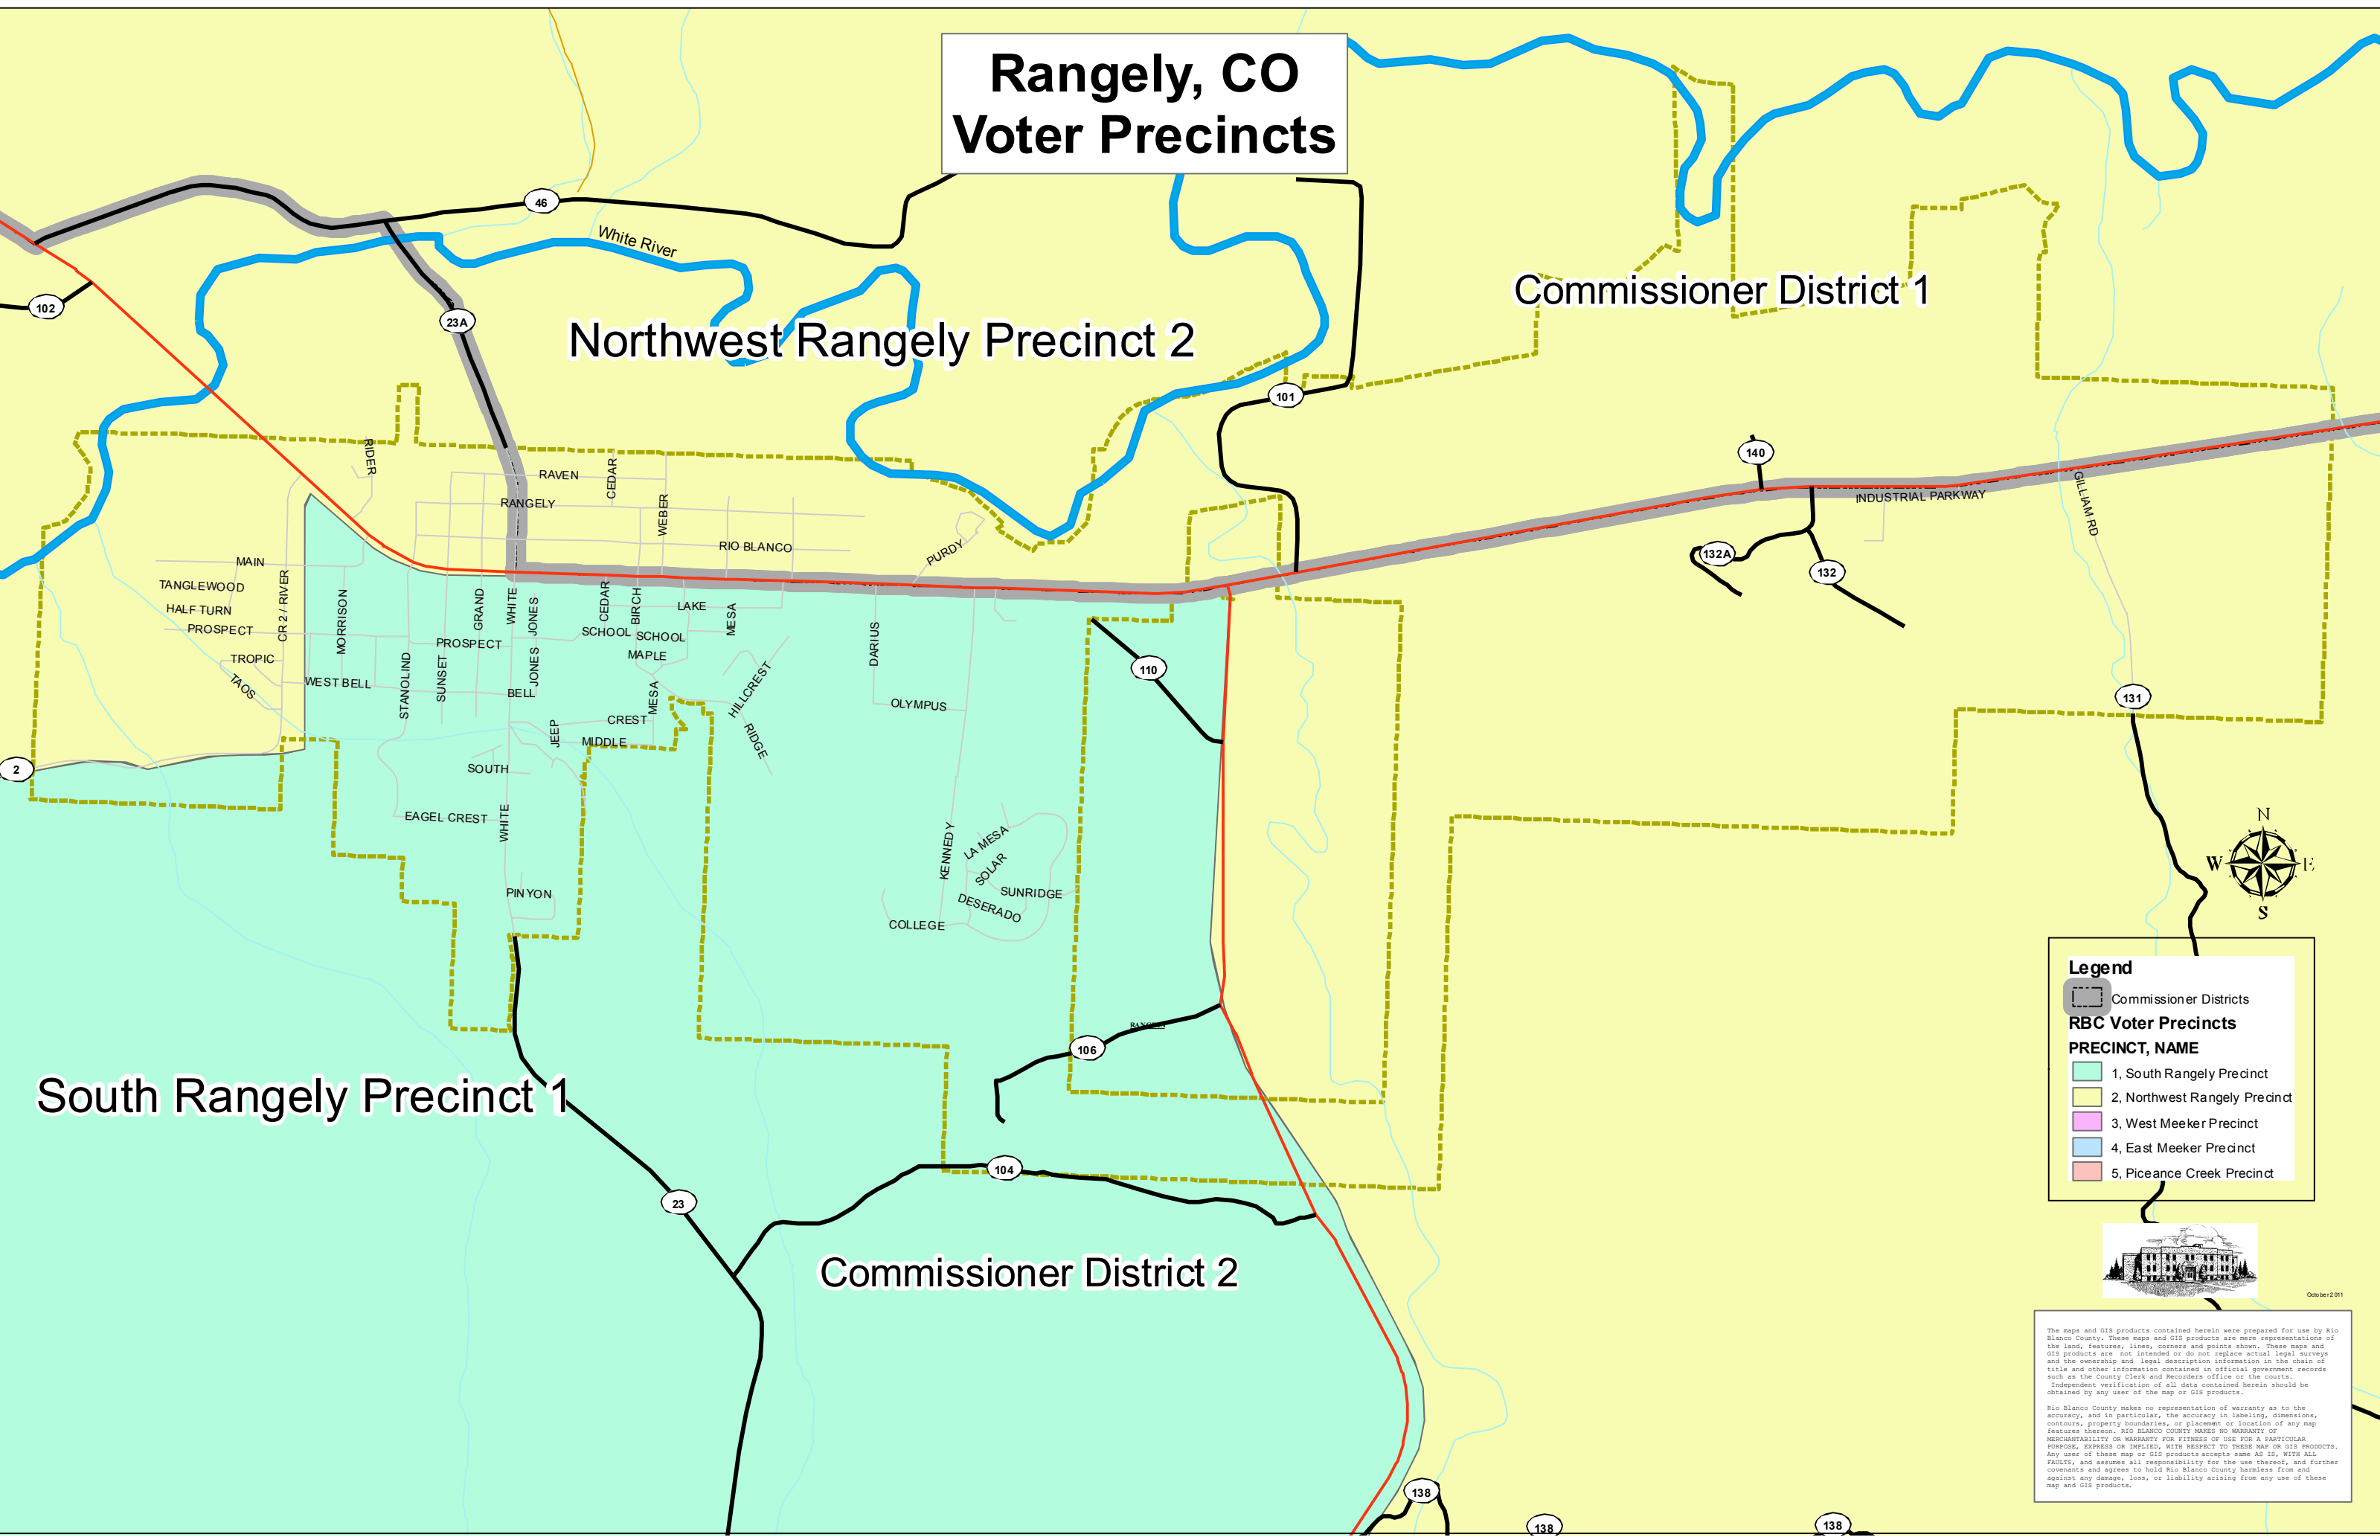

Rangely, CO Voter Precincts

Northwest Rangely Precinct 2

Commissioner District 1

South Rangely Precinct 1

Commissioner District 2

Legend

- Commissioner Districts
- RBC Voter Precincts

PRECINCT, NAME

- 1, South Rangely Precinct
- 2, Northwest Rangely Precinct
- 3, West Meeker Precinct
- 4, East Meeker Precinct
- 5, Piceance Creek Precinct

October 2011